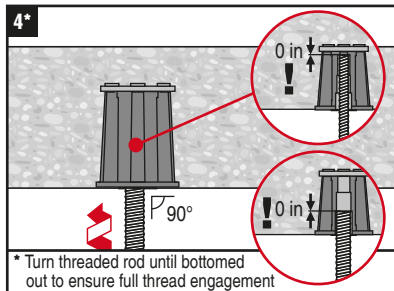

7 613024 127443

2194796-01.2019

* Turn threaded rod until bottomed out to ensure full thread engagement

Maximum pipe size allowed for the 5/8 Rod Size is 8 NPS