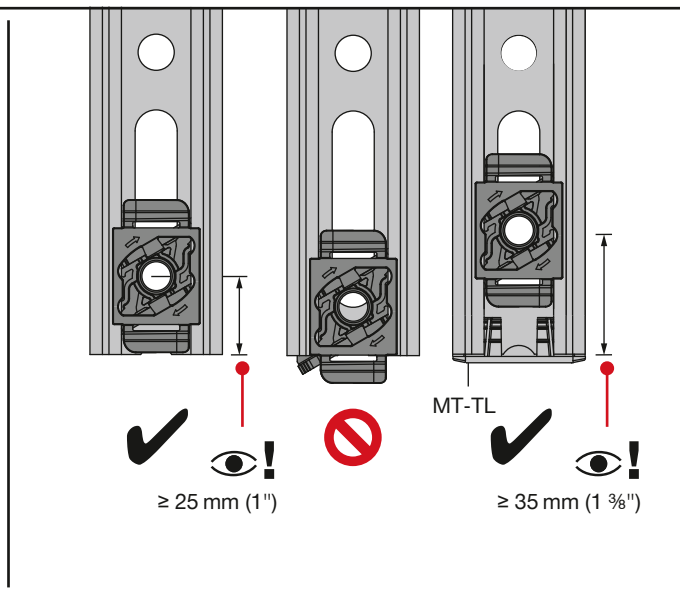

	 A SW 8.8	B
MT-TL M8		
MT-TL M8 OC	30 Nm	10 Nm
MT-TL 3/8"	40 Nm (30 ft-lb)	20 Nm (15 ft-lb)
MT-TL 3/8" OC		
MT-TL M10	30 Nm	15 Nm
MT-TL M10 OC	40 Nm	25 Nm

		 SI-AT-A22 SI-AT-22
MT-TLB / MT-TLB 30	MT-TLB OC / MT-TLB 30 OC	
MT-TL M10	MT-TL M10 OC	
T_{inst} 30 Nm (22 ft-lb)	T_{inst} 40 Nm (30 ft-lb)	