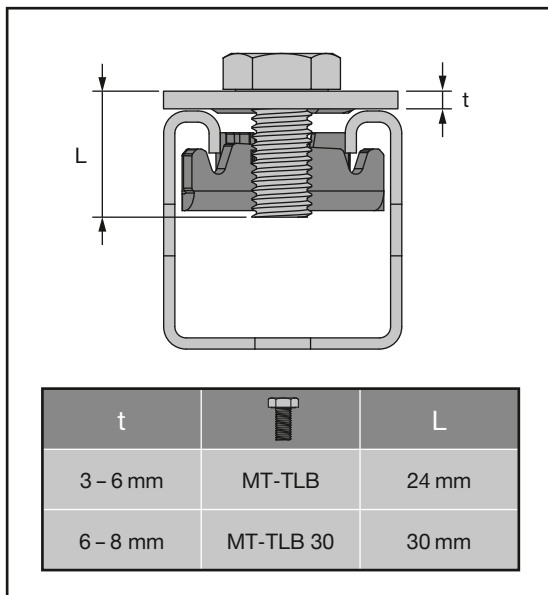

	 A SW 8.8	B
MT-TL M8		
MT-TL M8 OC	30 Nm	10 Nm
MT-TL 3/8"	40 Nm (30 ft-lb)	20 Nm (15 ft-lb)
MT-TL 3/8" OC		
MT-TL M10	30 Nm	15 Nm
MT-TL M10 OC	40 Nm	25 Nm

		 SI-AT-A22 SI-AT-22
MT-TLB / MT-TLB 30	MT-TLB OC / MT-TLB 30 OC	
MT-TL M10	MT-TL M10 OC	
T_{inst} 30 Nm (22 ft-lb)	T_{inst} 40 Nm (30 ft-lb)	